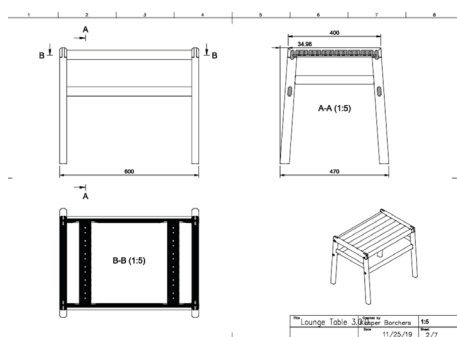

DIMENSIONEN

MATERIALS

ACCESSORIES

SELECTION OF LINEN CUSHIONS

- **10**
  MATERIAL: SUNBRELLA
  COLOUR: LOPI LIME
- **11**
  MATERIAL: SUNBRELLA
  COLOUR: LOPI ANTIQUE
- **12**
  MATERIAL: SUNBRELLA
  COLOUR: LEMONADE

ACCESSOIRES

- 6001 : Seat cushion
- 6002 : Cylidric Kisses
- 5001 : Protective cover (Single Chair)
- 5002 : Protective cover (4 chairs)