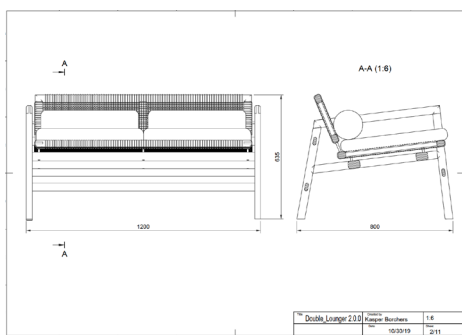

DIMENSIONEN

MATERIALS

ACCESSORIES

SELECTION ROPES SEAT/BACKREST AREA

1
MATERIAL: COCOS
COLOUR: NATUR

2
MATERIAL: FLAX
COLOUR: NATUR

SELECTION OF LINEN CUSHIONS

10
MATERIAL: SUNBRELLA
COLOUR: LOPI LIME

11
MATERIAL: SUNBRELLA
COLOUR: LOPI ANTIQUE

12
MATERIAL: SUNBRELLA
COLOUR: LEMONADE

ACCESOIRES

6001 : Seat cushion

6002 : Cylidric Kisses

5001 : Protective cover (Single Chair)

5002 : Protective cover (4 chairs)