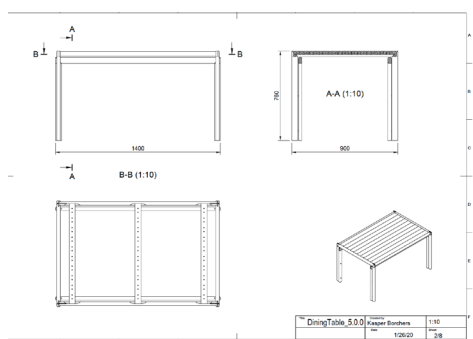

DIMENSIONEN

MATERIALS

ACCESSORIES