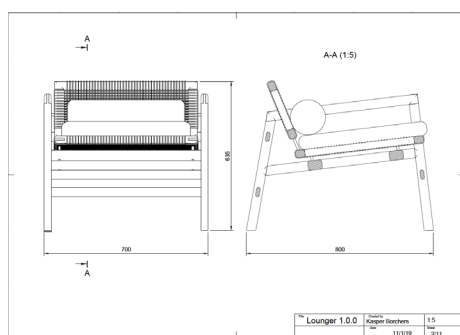

DIMENSIONEN

MATERIALS

SELECTION ROPES SEAT/BACKREST AREA

1
MATERIAL: COCOS
COLOUR: NATUR

2
MATERIAL: FLAX
COLOUR: NATUR

SELECTION OF LINEN CUSHIONS

10
MATERIAL: SUNBRELLA
COLOUR: LOPI LIME

11
MATERIAL: SUNBRELLA
COLOUR: LOPI ANTIQUE

12
MATERIAL: SUNBRELLA
COLOUR: LEMONADE

ACCESSORIES

ACCESOIRES

6001 : Seat cushion

6002 : Cylidric Kisses

5001 : Protective cover (Single Chair)

5002 : Protective cover (4 chairs)