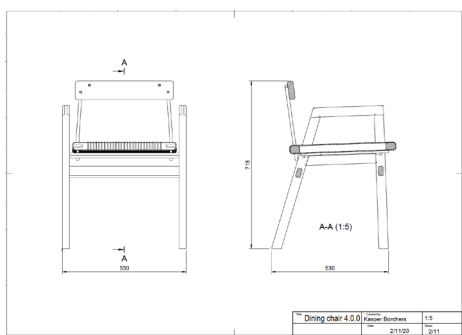

DIMENSIONEN

MATERIALS

SELECTION ROPES SEAT/BACKREST AREA

- **1**
  MATERIAL: COCOS
  COLOUR: NATUR
- **2**
  MATERIAL: FLAX
  COLOUR: NATUR

SELECTION OF LINEN CUSHIONS

- **10**
  MATERIAL: SUNBRELLA
  COLOUR: LOPI LIME
- **11**
  MATERIAL: SUNBRELLA
  COLOUR: LOPI ANTIQUE
- **12**
  MATERIAL: SUNBRELLA
  COLOUR: LEMONADE

ACCESSORIES

ACCESOIRES

- 6001 : Seat cushion
- 6002 : Cylidric Kisses
- 5001 : Protective cover (Single Chair)
- 5002 : Protective cover (4 chairs)